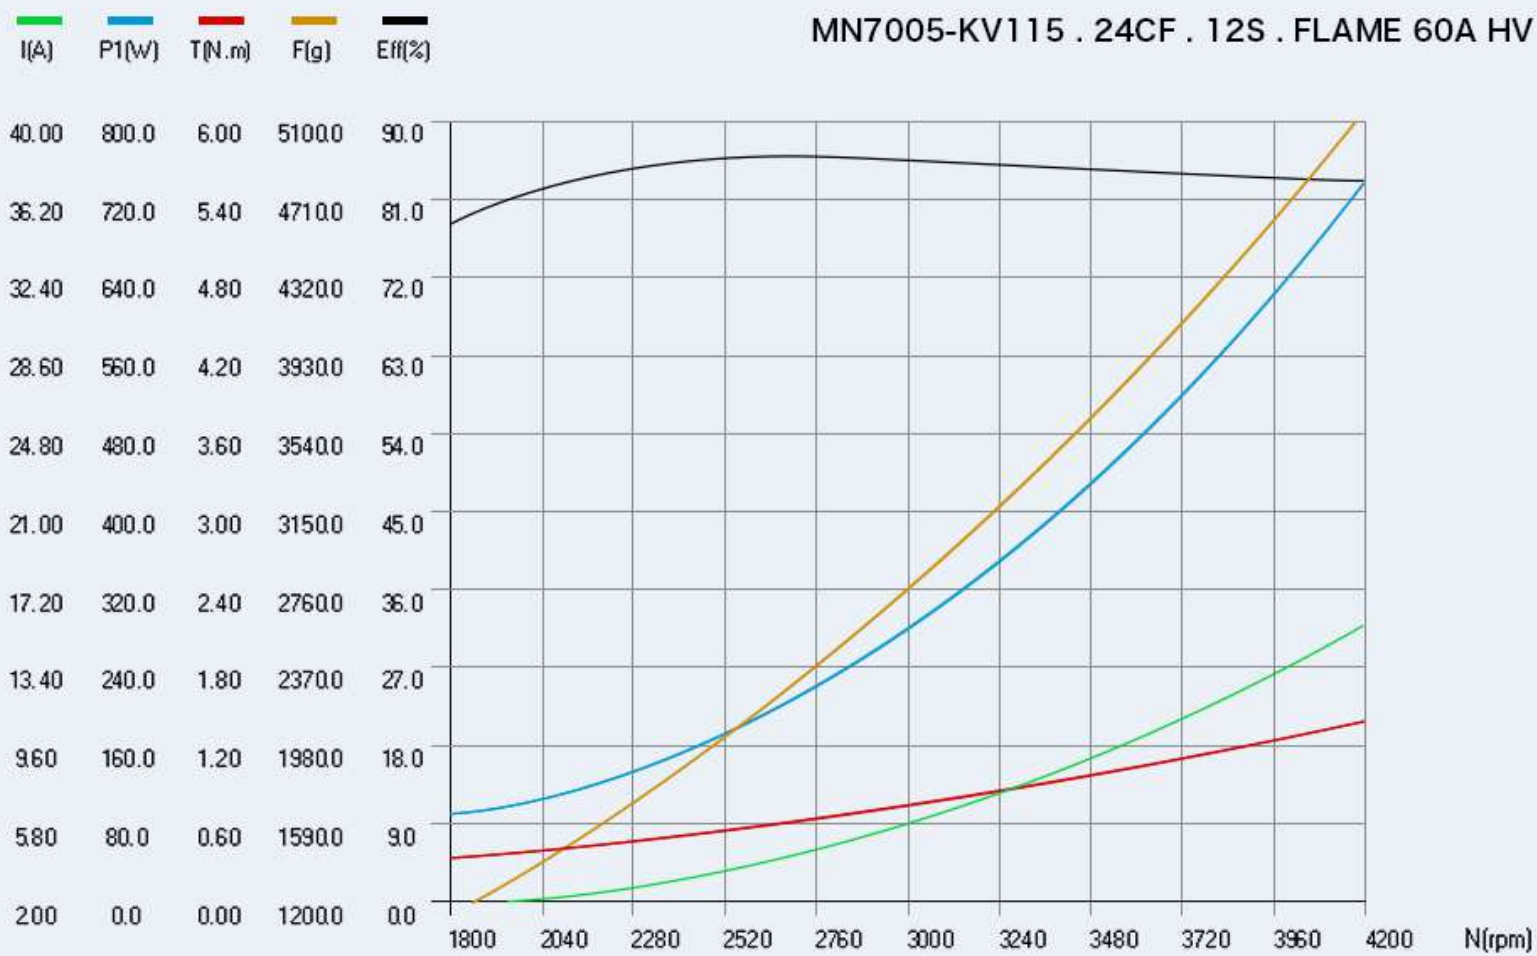

## Analytical Graph of Motor Operation-MN7005

Thrust, Efficiency, Torque, Power ,Current & Rpm Graph

Effect

MN7005-KV115 . 24CF . 12S . FLAME 60A HV

Efficiency Graph